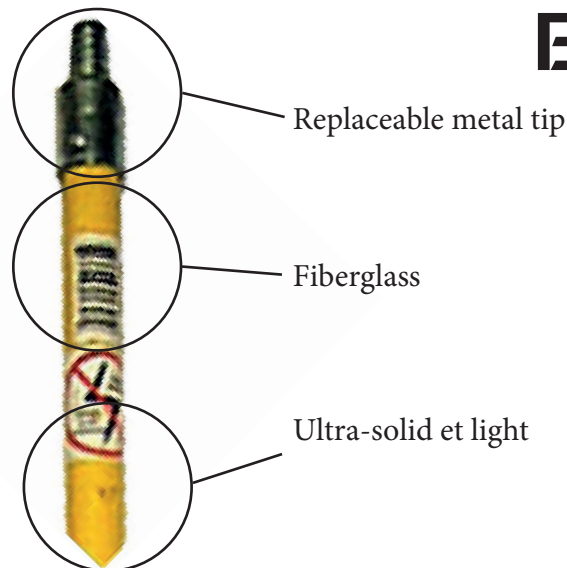

EXTENSION POLE - FIBERGLASS

Fiberglass extension pole, 1 section. Ultra-robust, light and doesn't. replaceable metal tip.

Item#	Description	Box	Carton	UPC code
21802	54" (138cm) x 25mm		***Special order***	
21803	60" (150cm) x 25mm	1*	24	6 89133 21803 4
21804	72" (180cm) x 25mm		***Special order***	

*Order minium: 6 units combined of any model/size.