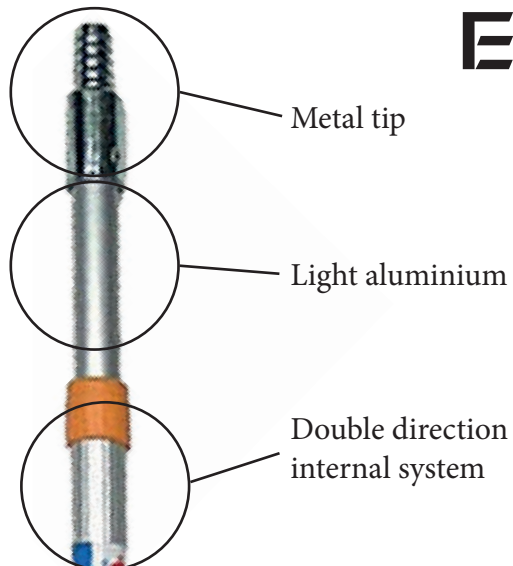

INTERNAL TWIST LOCK SYSTEM

*Order minium: 6 units combined of any model/size.

EXTENSION POLE - METAL

Alumium extension pole 2 sections. Light and doesn't rust. Metal tip. Double direction internal blocking system (locks to the left or to the right).