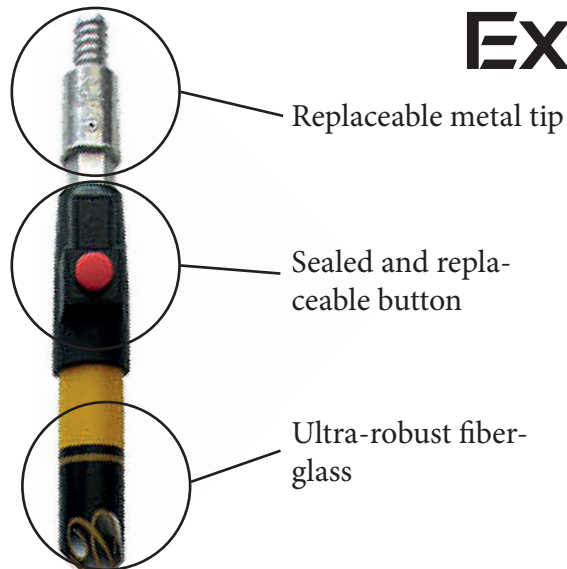

*Order minium: 6 units combined of any model/size.

 **EXTERNAL TWIST LOCK BLOCKING SYSTEM**

EXTENSION POLE - FIBERGLASS

Extension pole entirely made in fiberglass 2 sections. Ultra-robust, doesn't rust. Replaceable metal tip. External ultra-robust twist lock blocking system.

EXTERNAL TWIST LOCK BLOCKING SYSTEM

*Order minimum: 6 units combined of any model/size.

EXTENSION POLE - FIBERGLASS

Extension pole made of fiberglass outside and aluminium inside, 2 sections. Robust, doesn't rust and ultra-stable. Replaceable metal tip. Ultra-robust pin lock blocking system. Hexagonal structure.