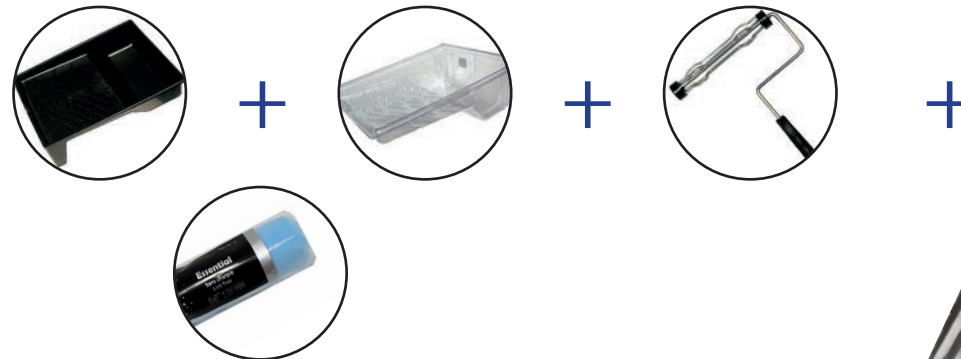

Item#	Description	Box	Carton	UPC code
52105	Set of 4 pcs	---	24	6 89133 50004 7