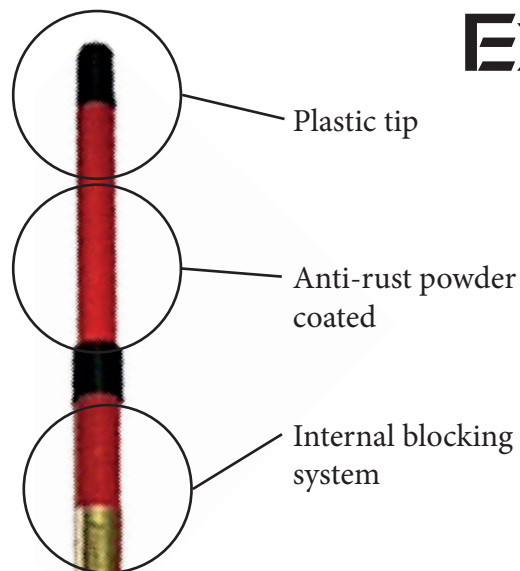

EXTENSION POLE - METAL

Solid metal extension pole of 1 or 2 section. Plastic head. Internal twist lock blocking system. Anti-rust powder coated.

Item#	Description	Box	Carton	UPC code
- 1 section:				
20811	48”(120cm) x 21mm	1*	48	6 89133 20811 0
- 2 sections:				
20802	2' + 2' (120cm) x 19/22mm	1*	48	6 89133 20802 8
20812	3.3' + 3.3' (200cm) x 19/22mm	1*	24	6 89133 20812 7

INTERNAL TWIST LOCK SYSTEM

*Order minium: 6 units combined of any model/size.