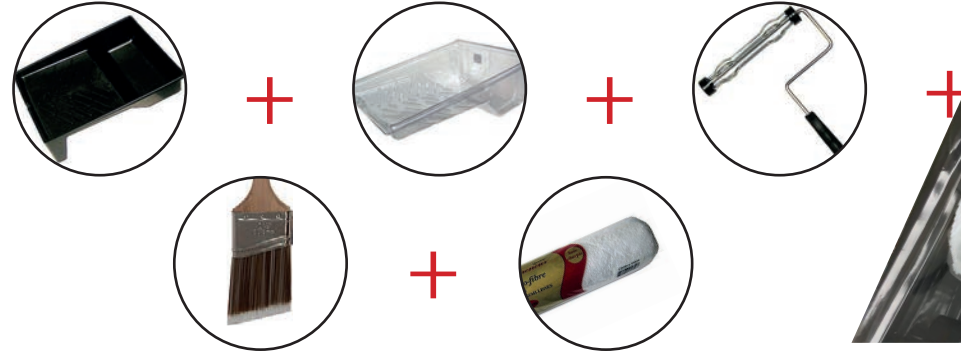

Item#	Description	Boite	Carton	UPC code
52104	Set of 5 pcs	---	24	6 89133 50005 4

Painting set - Lint-free 4 pcs

Good quality tray 9,5", liner, professional roller frame, lint-free roller 10mm.