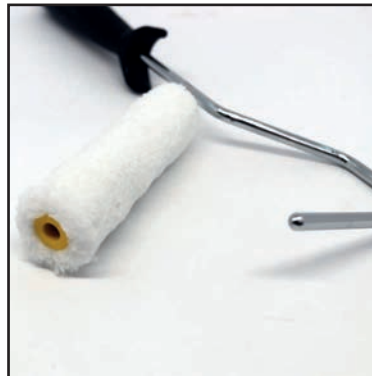

Absorption

Control

Finish

Robustness

Type of paint / viscosity

Type of surface

Feature

Mini-roller in microfiber, lint-free. Ideal for a smooth finish. For all paints. Can be use for varnish or stain.