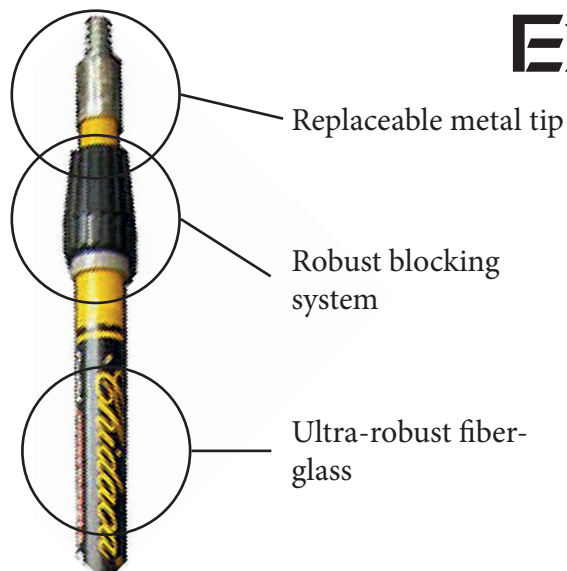

EXTENSION POLE - FIBERGLASS

Extension pole entirely made in fiberglass 2 sections. Ultra-robust, doesn't rust. Replaceable metal tip. External ultra-robust twist lock blocking system.

Item#	Description	Box	Carton	UPC code
24844	4' + 4' (240cm) x 26/32mm	1*	12	6 89133 24844 4
24866	6' + 6' (366cm) x 26/32mm	1*	12	6 89133 24866 6
24888	8' + 8' (488cm) x 26/32mm	1*	6	6 89133 24888 8
Spare tip:				
00001	Metal	1*	288	6 89133 00001 1

EXTERNAL TWIST LOCK BLOCKING SYSTEM