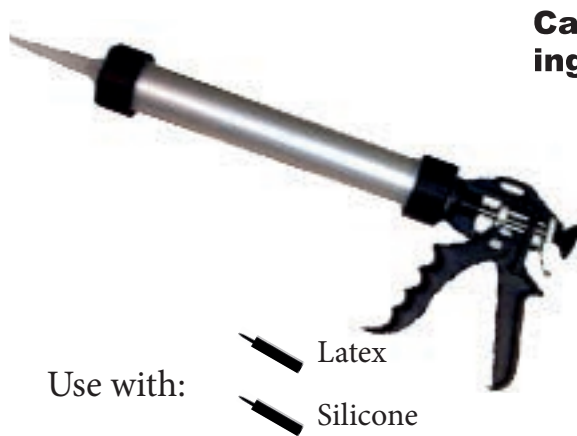

Item#	Description	Boite	Carton	UPC code
34158	9", 300ml	1	6	6 89133 34158 9
34168	15", 600ml	1	6	6 89133 34168 8
Plastic nozzle for item #34158 et 34168:				
34169	plastic nozzle	---	12	6 89133 34169 5
Double component gun:				
32148	double tubes	---	6	6 89133 32148 2

Use with:

- Latex
- Silicone