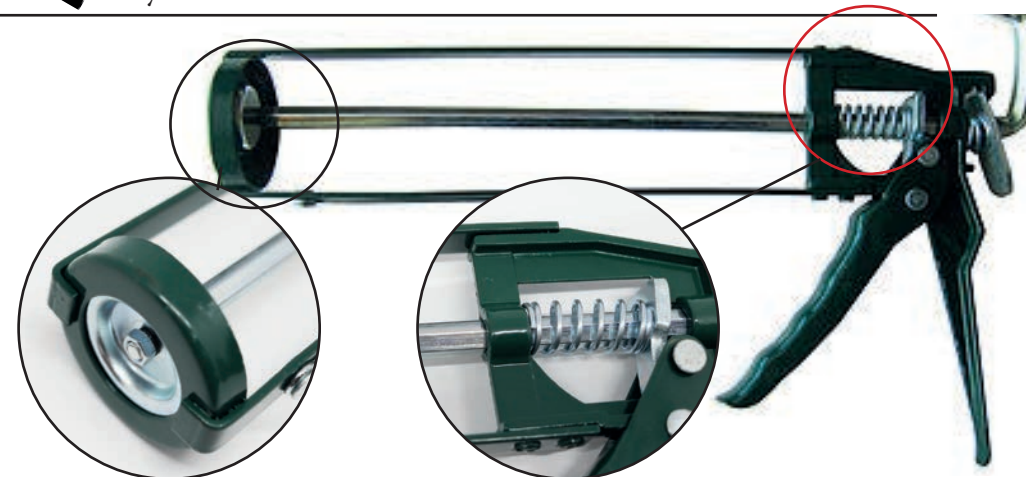

Use with:

- Latex
- Silicone

Item#	Description	Box	Carton	UPC code
31118	9"	---	12	6 89133 31118 6