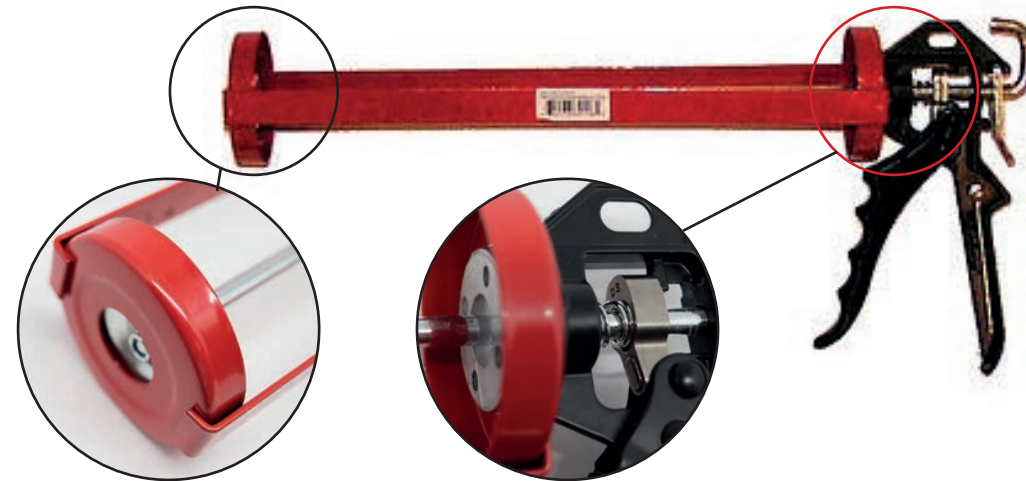

'Skeleton Pro' caulking gun

- Solid structure
- Aluminium handle
- 360 ° rotating structure
- Spout cleaner/puncture tool
- Convenient ladder hook
- Hardened steel driving dog
- 360 ° hold on tube and extra thick front cap
- Principal structure reinforced