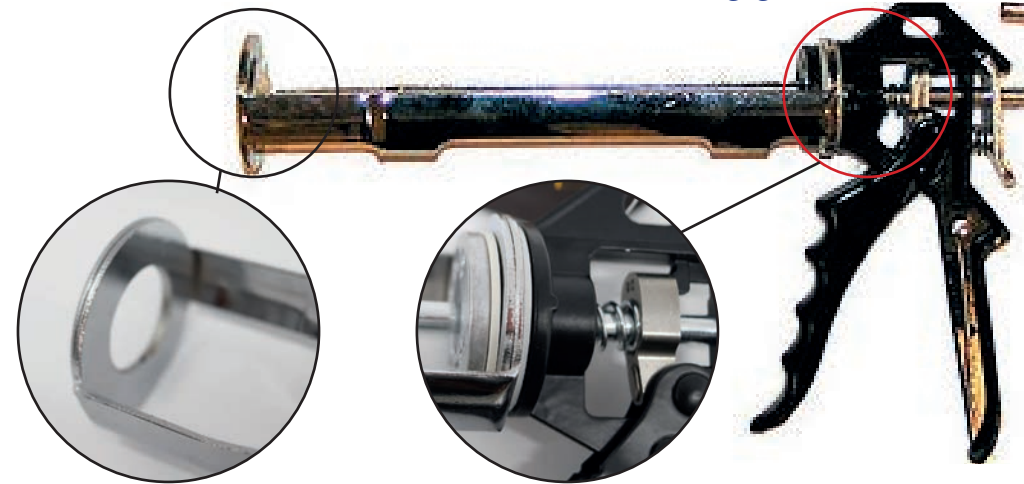

EXTERNAL PIN LOCK BLOCKING SYSTEM

*Order minimum: 6 units combined of any model/size.

CHIDACA® #1 in paint accessories

Caulking gun → Caulking gun 1 on 3

'Chromed' caulking gun

- Ultra-solide chromed structure
- Aluminium handle
- 360 ° rotating structure
- Spout cleaner/puncture tool
- Convenient ladder hook
- 'Dripless' lever to help stop caulk flow
- Hardened steel driving dog
- 360 ° hold on tube and extra thick front cap