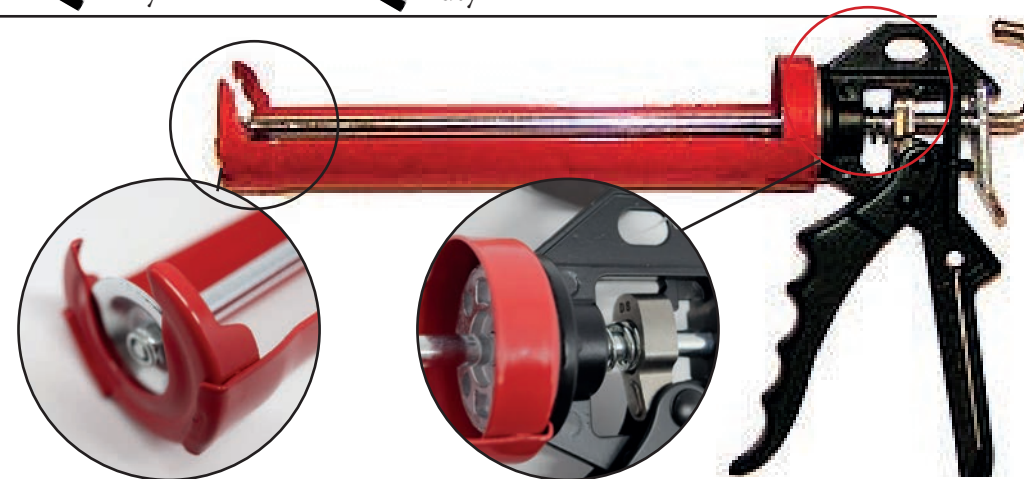

Use with:

- Latex
- Silicone
- Acrylic

- Adhesives
- Asphalt
- Butyl

Item#	Description	Box	Carton	UPC code
31316	9"	12	24	6 89133 31316 6
32316	14"	---	12	6 89133 32316 5