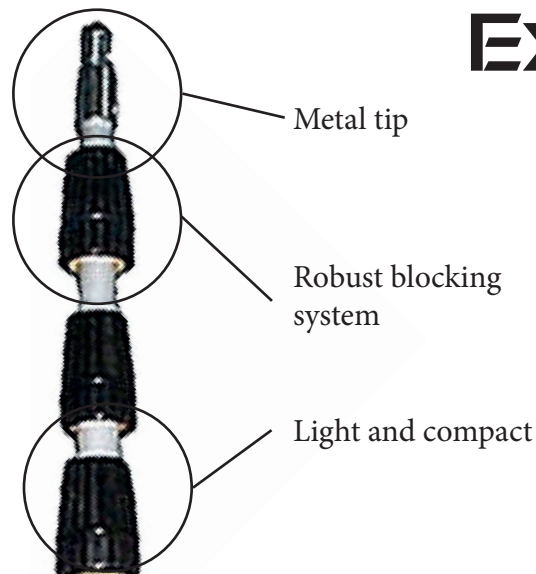

*Order minium: 6 units combined of any model/size.

EXTENSION POLE - ALUMINIUM

Aluminium extension pole in 3 or 4 sections. Light, compact and doesn't rust. Metal tip. Ideal window cleaning or other work at height. Also available: squeegee adaptor.