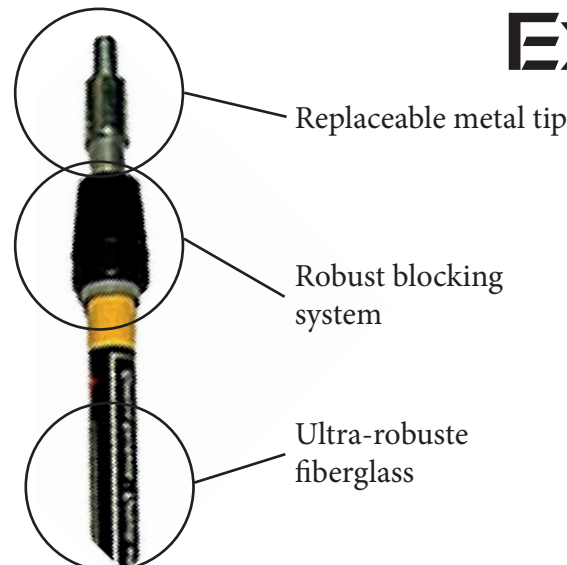

*Order minimum: 6 units combined of any model/size.

EXTENSION POLE - FIBERGLASS

Fiberglass extension pole, 1 section. Ultra-robust, light and doesn't. replaceable metal tip.

Item#	Description	Box	Carton	UPC code
21802	54" (138cm) x 25mm		***Special order***	
21803	60" (150cm) x 25mm	1*	24	6 89133 21803 4
21804	72" (180cm) x 25mm		***Special order***	

*Order minium: 6 units combined of any model/size.

EXTENSION POLE - FIBERGLASS

Extension pole made of fiberglass outside and aluminium inside, 2 or 3 sections. Robust, doesn't rust. Replaceable metal tip. External ultra-robust twist lock blocking system.